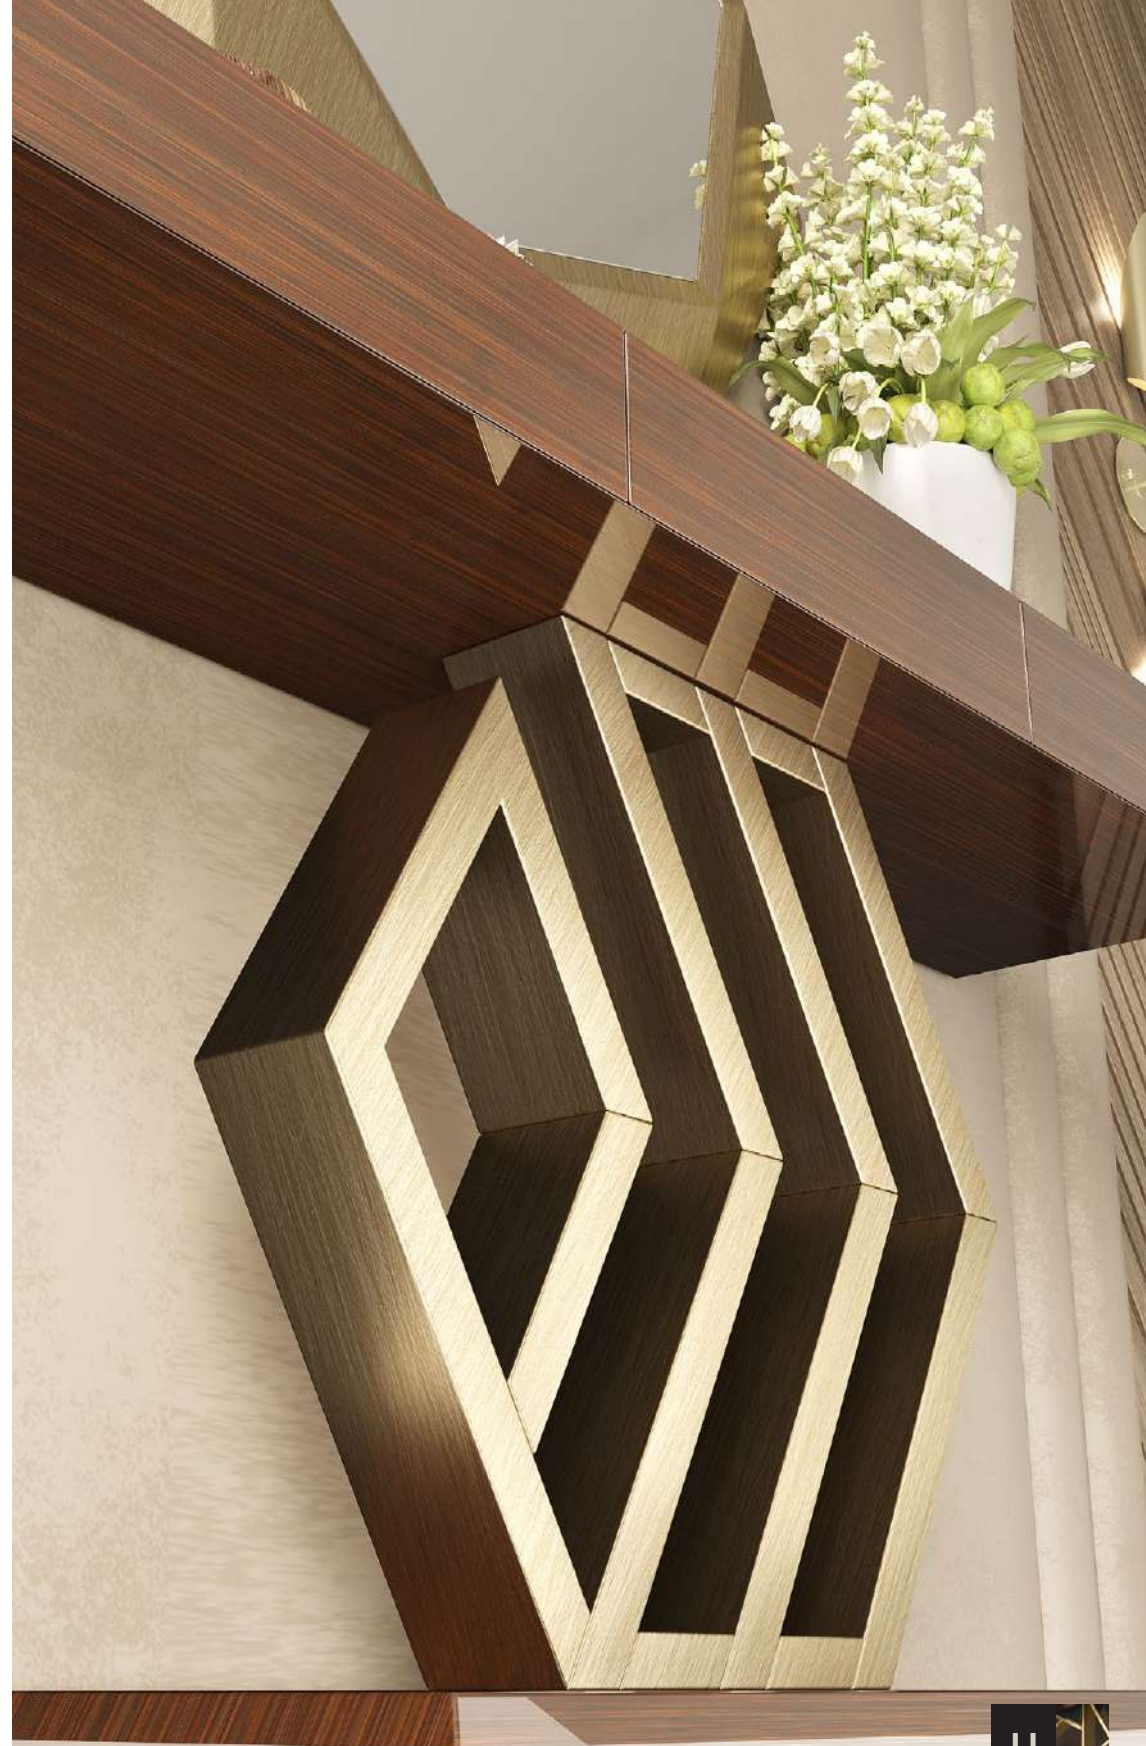

RO4

Acabados / Finishes:
243, 041

Consola / Console table

Ref. 42399 (100cm) 2 cajones / drawers

Ref. 42400 (120cm) 3 cajones / drawers

Ref. 42401 (150cm) 3 cajones / drawers

* Patas metálicas
* Metallic legs

* Debe ir fijado a pared
* Must be wall fixed

Mate Matt	Alto Brillo High Gloss
400p	460p

Ref. 70090 (80cm)

Ref. 70091 (100cm)

Espejo / Mirror

* Marco MDF
* MDF frame

Mate Matt	Alto Brillo High Gloss
150p	187p

* Las partes metálicas no pueden ir con terminaciones en alto brillo
* High gloss finish not available on metallic parts