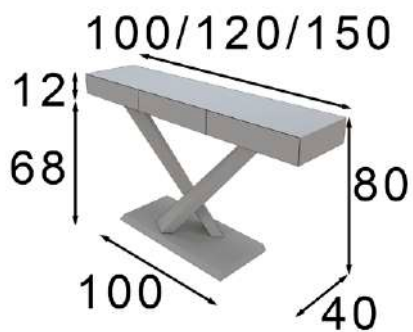

* Debe ir fijado a pared
* Must be wall fixed

R14

Acabados / Finishes:
243, 262, 040

Consola / Console table

Ref. 42379 (100cm) 2 cajones / drawers

Ref. 42380 (120cm) 3 cajones / drawers

Ref. 42381 (150cm) 3 cajones / drawers

Mate Matt	Alto Brillo High Gloss
400p	500p

Juego Espejos / Mirrors set

Ref. 70068 (40cm)

Ref. 70069 (60cm)

Ref. 70070 (80cm)

Mate Matt	Alto Brillo High Gloss
235p	294p

* Marco MDF
* MDF frame

* Las partes metálicas y acabado Amazonas no pueden ir con terminaciones en alto brillo
* High gloss finish not available on metallic parts and Amazonas finish