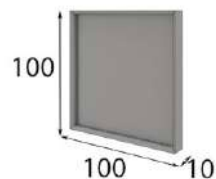

* Marco MDF
* MDF frame

Ref. 64710

Espejo / Mirror

Mate Matt	Alto Brillo High Gloss
110p	138p

* Las partes metálicas no pueden ir con terminaciones en alto brillo

* High gloss finish not available on metallic parts