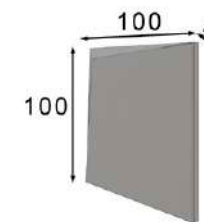

* Marco MDF
* MDF frame

Ref. 21006
Espejo / Mirror

Mate Matt	Alto Brillo High Gloss
140p	175p

* Las partes metálicas no pueden ir con terminaciones en alto brillo
* High gloss finish not available on metallic parts