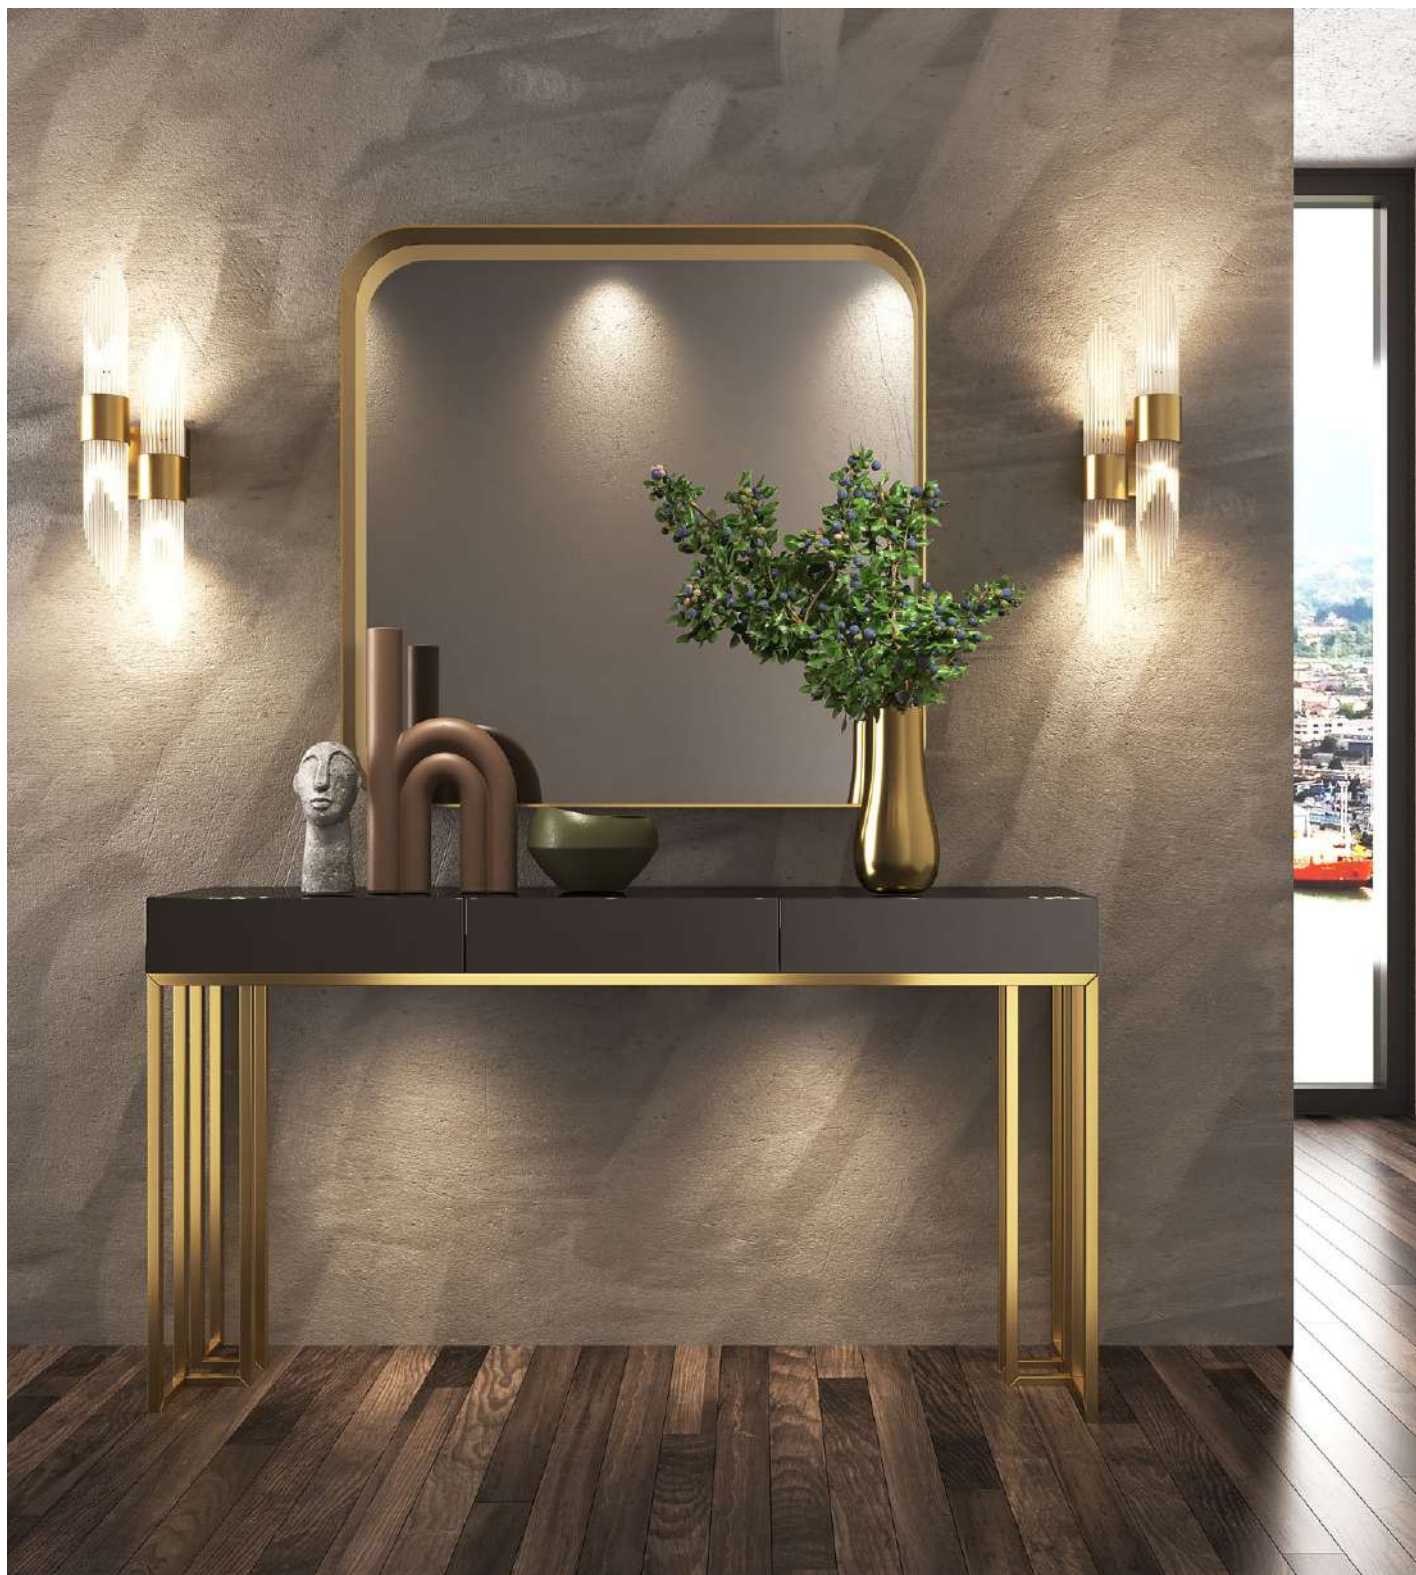

R13

* Patas metálicas
* Metallic legs

Consola / Console table

Ref. 42423 (100cm) 2 cajones / drawers

Ref. 42424 (120cm) 3 cajones / drawers

Ref. 42425 (150cm) 3 cajones / drawers

Mate Matt	Alto Brillo High Gloss
370p	425p

* Marco metálico
* Metallic frame

Espejo / Mirror

Ref. 21000
(60ø)

Mate Matt
122p

Ref. 21001
(80ø)

Mate Matt
127p

Ref. 21002
(100ø)

Mate Matt
132p

* Las partes metálicas no pueden ir con terminaciones en alto brillo
* High gloss finish not available on metallic parts