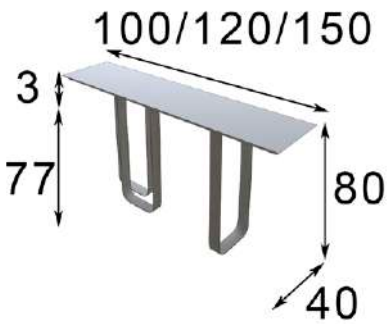

R33

Acabados / Finishes:
162, 160

Consola / Console table
Ref. 42439 (100cm)
Ref. 42440 (120cm)
Ref. 42441 (150cm)

* Debe ir fijado a pared
* Must be wall fixed

* Patas metálicas
* Metallic legs

Mate Matt	Alto Brillo High Gloss
320p	368p

Espejo / Mirror

* Marco metálico
* Metallic frame

Ref. 21000
(60ø)

Ref. 21001
(80ø)

Ref. 21002
(100ø)

Mate
Matt

Mate
Matt

Mate
Matt

122p

127p

132p

* Las partes metálicas no pueden ir con terminaciones en alto brillo
* High gloss finish not available on metallic parts