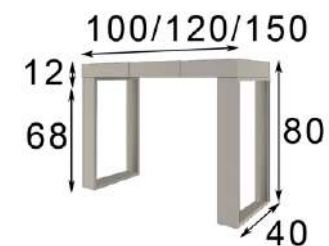

* Patas metálicas
* Metallic legs

R38

Acabados / Finishes:
140, 162

Consola / Console table

Ref. 42459 (100cm) 2 cajones / drawers

Ref. 42460 (120cm) 3 cajones / drawers

Ref. 42461 (150cm) 3 cajones / drawers

Mate Matt	Alto Brillo High Gloss
300p	345p

60-80-100 Ø

* Marco metálico
* Metallic frame

Espejo / Mirror

Ref. 21030
(60ø)

Mate
Matt

144p

Ref. 21031
(80ø)

Mate
Matt

150p

Ref. 21032
(100ø)

Mate
Matt

157p

Ref. 21033
(120ø)

Mate
Matt

165p

* Las partes metálicas no pueden ir con terminaciones en alto brillo
* High gloss finish not available on metallic parts