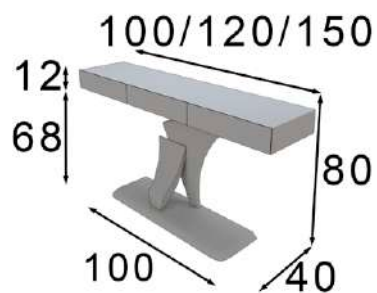

RO2

Consola / Console table

Ref. 42387 (100cm) 2 cajones / drawers

Ref. 42388 (120cm) 3 cajones / drawers

Ref. 42389 (150cm) 3 cajones / drawers

* Debe ir fijado a pared
* Must be wall fixed

Mate Matt	Alto Brillo High Gloss
400p	500p