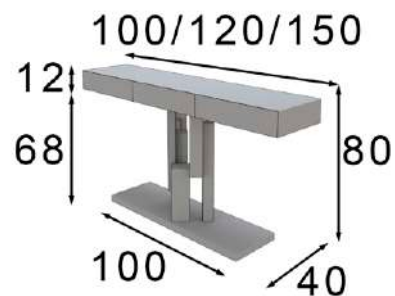

R21

Acabados / Finishes:
120, 040

Consola / Console table

Ref. 42328 (100cm) 2 cajones / drawers
Ref. 42329 (120cm) 3 cajones / drawers
Ref. 42330 (150cm) 3 cajones / drawers

* Patas metálicas
* Metallic legs

* Debe ir fijado a pared
* Must be wall fixed

* Opcional 2 Focos LED 40p
* Optional 2 LED lights 40p

Mate Matt	Alto Brillo High Gloss
448p	515p