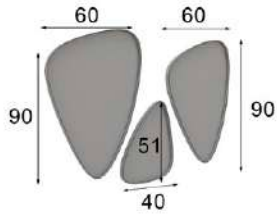

\* Debe ir fijado a pared  
\* Must be wall fixed

\* Marco metálico  
\* Metallic frame

Ref. 21035  
Juego 3 Espejos  
3 Mirrors Set

Mate Matt
235p

Ref. 21036 (60cm)  
Ref. 21037 (40cm)  
Espejo Suelto  
Single mirror