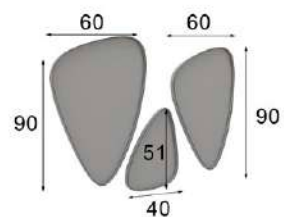

# RO2

Consola / Console table

Ref. 42387 (100cm) 2 cajones / drawers

Ref. 42388 (120cm) 3 cajones / drawers

Ref. 42389 (150cm) 3 cajones / drawers

\* Debe ir fijado a pared  
\* Must be wall fixed

Mate Matt	Alto Brillo High Gloss
400p 	500p