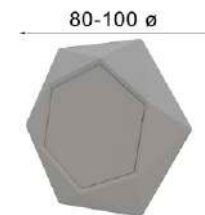

Mate Matt	Alto Brillo High Gloss
500p	625p 

Ref. 70090 ( 80cm )

Ref. 70091 ( 100cm )

Espejo / Mirror

\* Marco MDF  
\* MDF frame

Mate Matt	Alto Brillo High Gloss
150p	187p