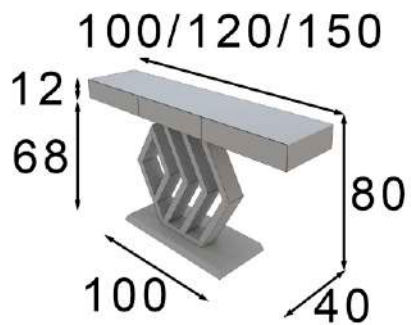

RO4

Acabados / Finishes:
243, 041

Consola / Console table

Ref. 42399 (100cm) 2 cajones / drawers

Ref. 42400 (120cm) 3 cajones / drawers

Ref. 42401 (150cm) 3 cajones / drawers

* Patas metálicas
* Metallic legs

* Debe ir fijado a pared
* Must be wall fixed

Mate Matt	Alto Brillo High Gloss
400p	460p

Ref. 70090 (80cm)

Ref. 70091 (100cm)

Espejo / Mirror

* Marco MDF
* MDF frame

Mate Matt	Alto Brillo High Gloss
150p	187p

* Las partes metálicas no pueden ir con terminaciones en alto brillo
* High gloss finish not available on metallic parts