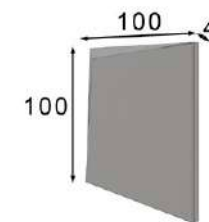

# R22

Acabados / Finishes:  
162, 041

Consola / Console table

Ref. 40050 (100cm) 1 cajón / drawer

Ref. 40051 (120cm) 1 cajón / drawer

Ref. 40052 (150cm) 1 cajón / drawer

Mate Matt	Alto Brillo High Gloss
336p 	400p