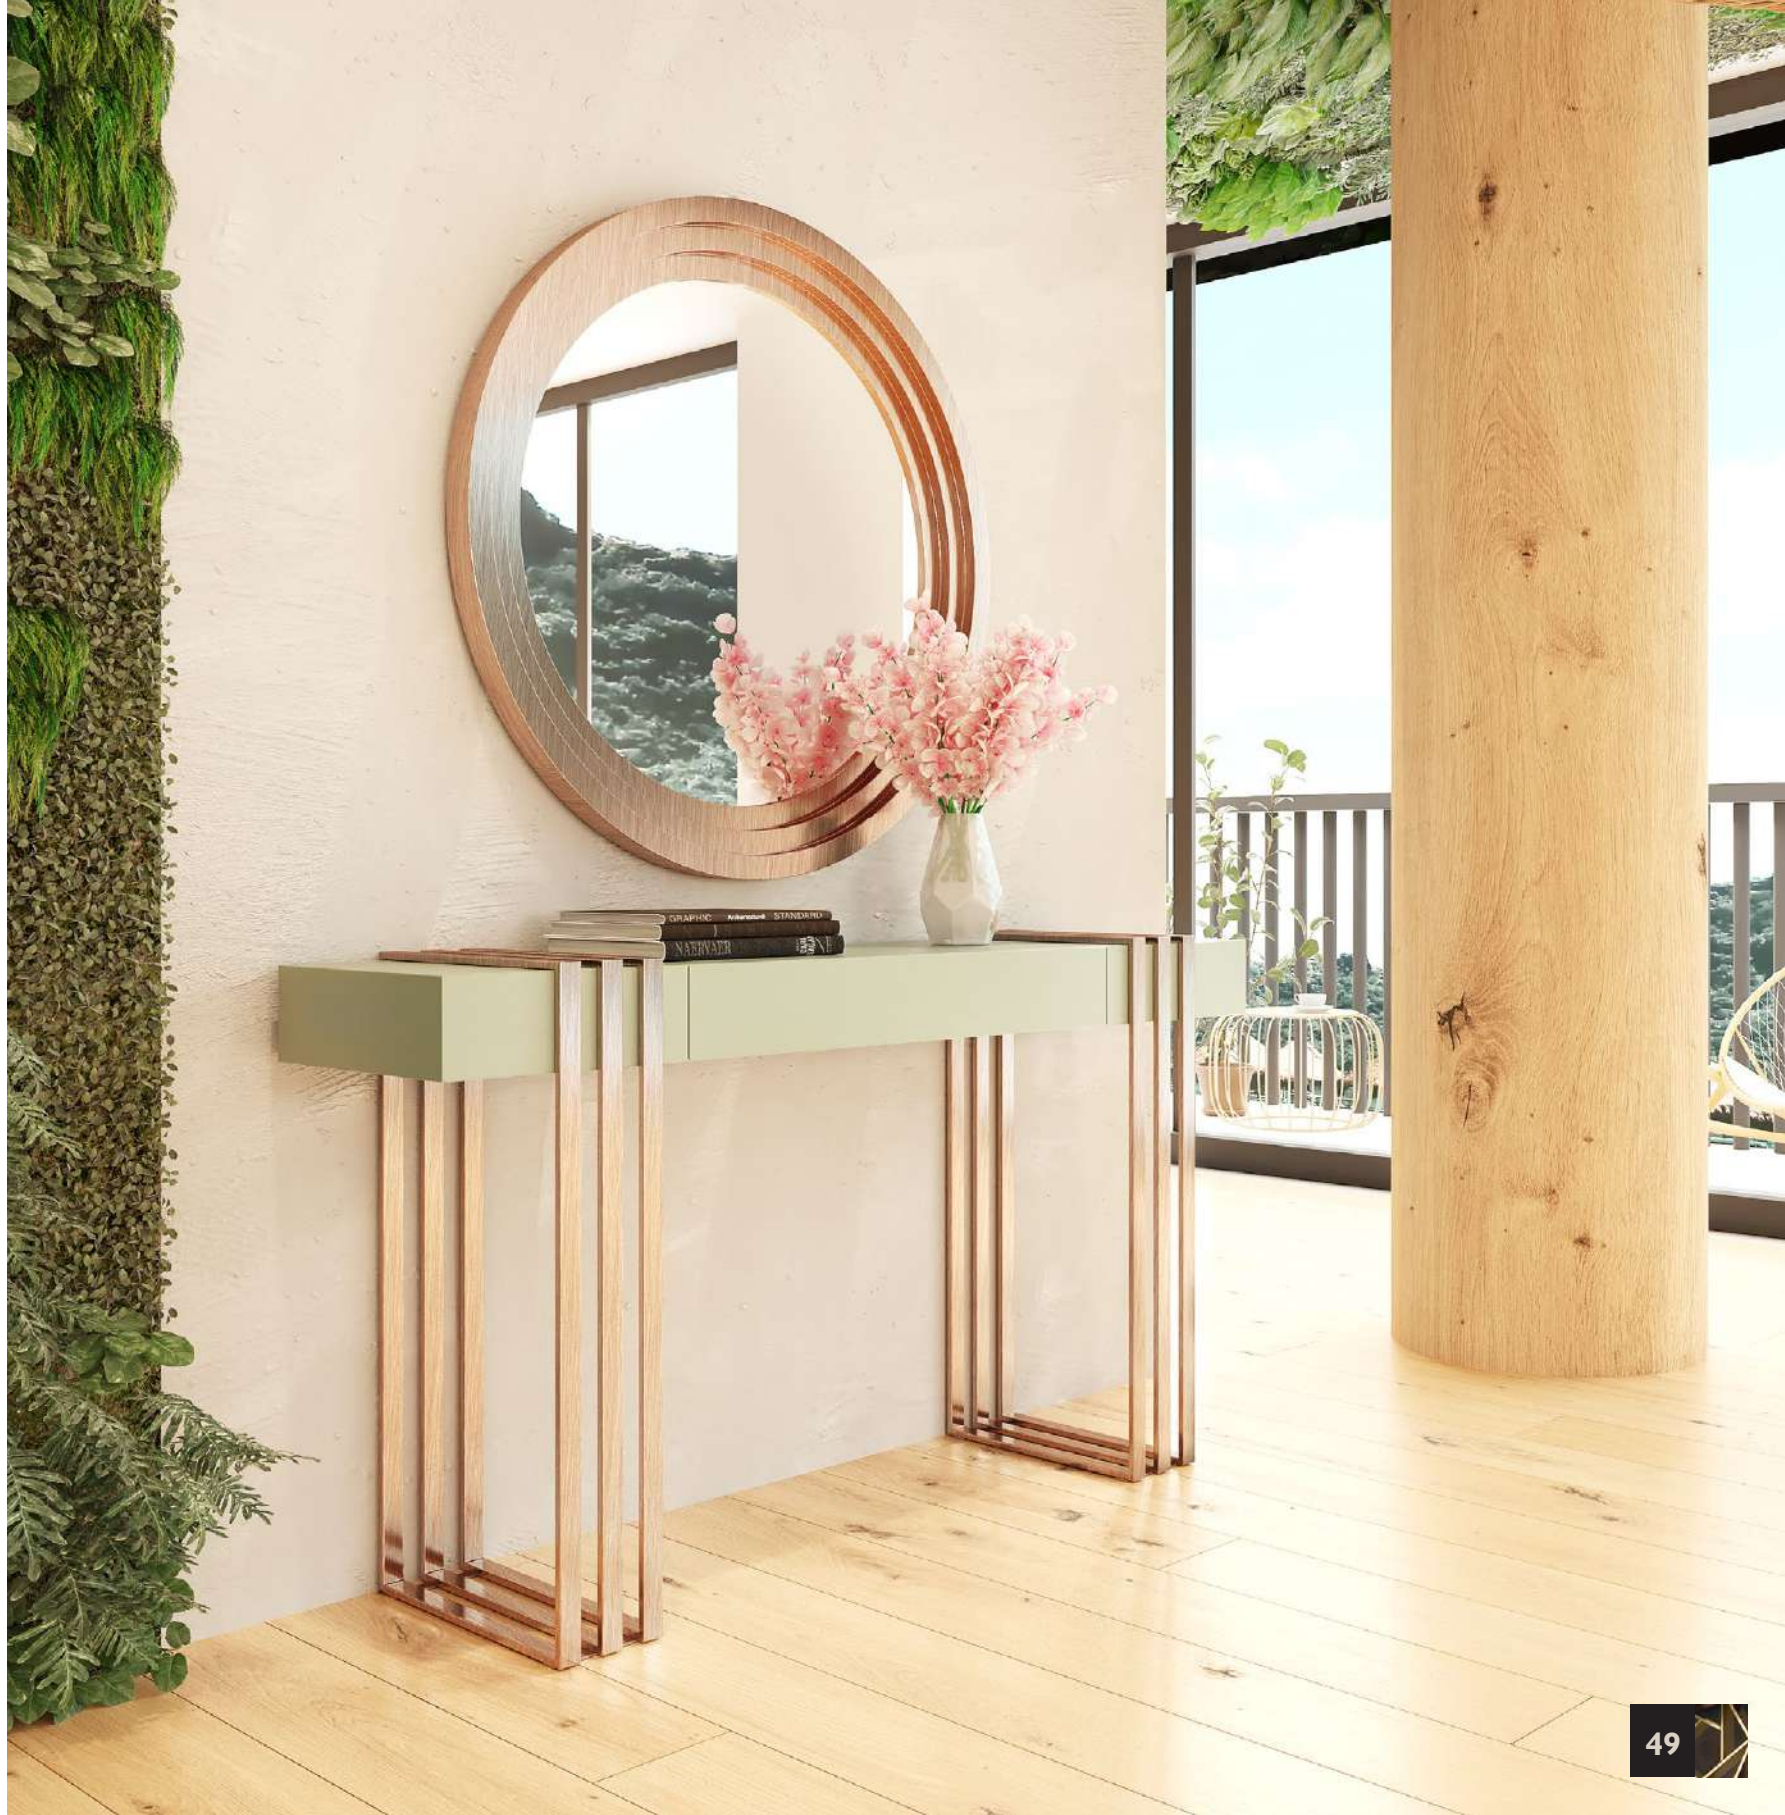

R23

Acabados / Finishes:
141, 043