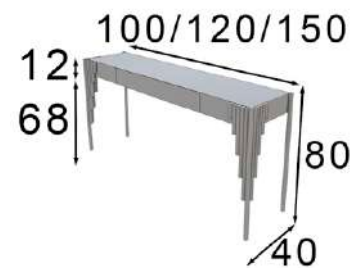

R27

Acabados / Finishes:
262, 184

Consola / Console table

Ref. 42411 (100cm) 1 cajón / drawer

Ref. 42412 (120cm) 1 cajón / drawer

Ref. 42413 (150cm) 1 cajón / drawer

* Patas metálicas
* Metallic legs

Mate Matt	Alto Brillo High Gloss
400p	460p

60-80-100 Ø

* Marco metálico
* Metallic frame

Espejo / Mirror

Ref. 21030
(60ø)

Ref. 21031
(80ø)

Ref. 21032
(100ø)

Ref. 21033
(120ø)

Mate Matt
144p

Mate Matt
150p

Mate Matt
157p

Mate Matt
165p

* Las partes metálicas no pueden ir con terminaciones en alto brillo
* High gloss finish not available on metallic parts