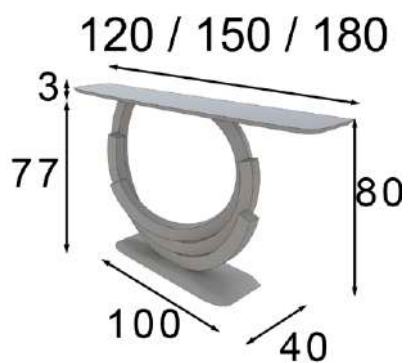

## R24

Consola / Console table  
 Ref. 42451 (120cm)  
 Ref. 42452 (150cm)  
 Ref. 42453 (180cm)

Mate Matt	Alto Brillo High Gloss
380p	475p

\* Debe ir fijado a pared  
 \* Must be wall fixed

60-80-100-120 Ø