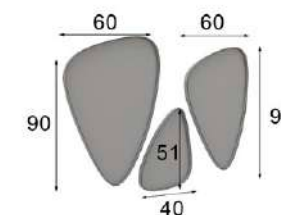

# R20

\* Patas metálicas  
\* Metallic legs

\* Debe ir fijado a pared  
\* Must be wall fixed

Consola / Console table  
Ref. 42363 (120cm)  
Ref. 42364 (150cm)  
Ref. 42365 (180cm)

Mate Matt	Alto Brillo High Gloss
400p	460p