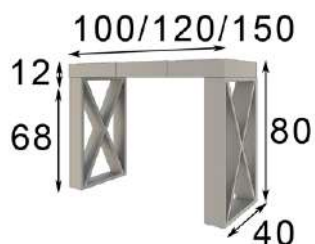

* Patas metálicas
* Metallic legs

R39

Acabados / Finishes:
188, 160

Consola / Console table

Ref. 42463 (100cm) 2 cajones / drawers

Ref. 42464 (120cm) 3 cajones / drawers

Ref. 42465 (150cm) 3 cajones / drawers

Mate Matt	Alto Brillo High Gloss
300p 📷	345p