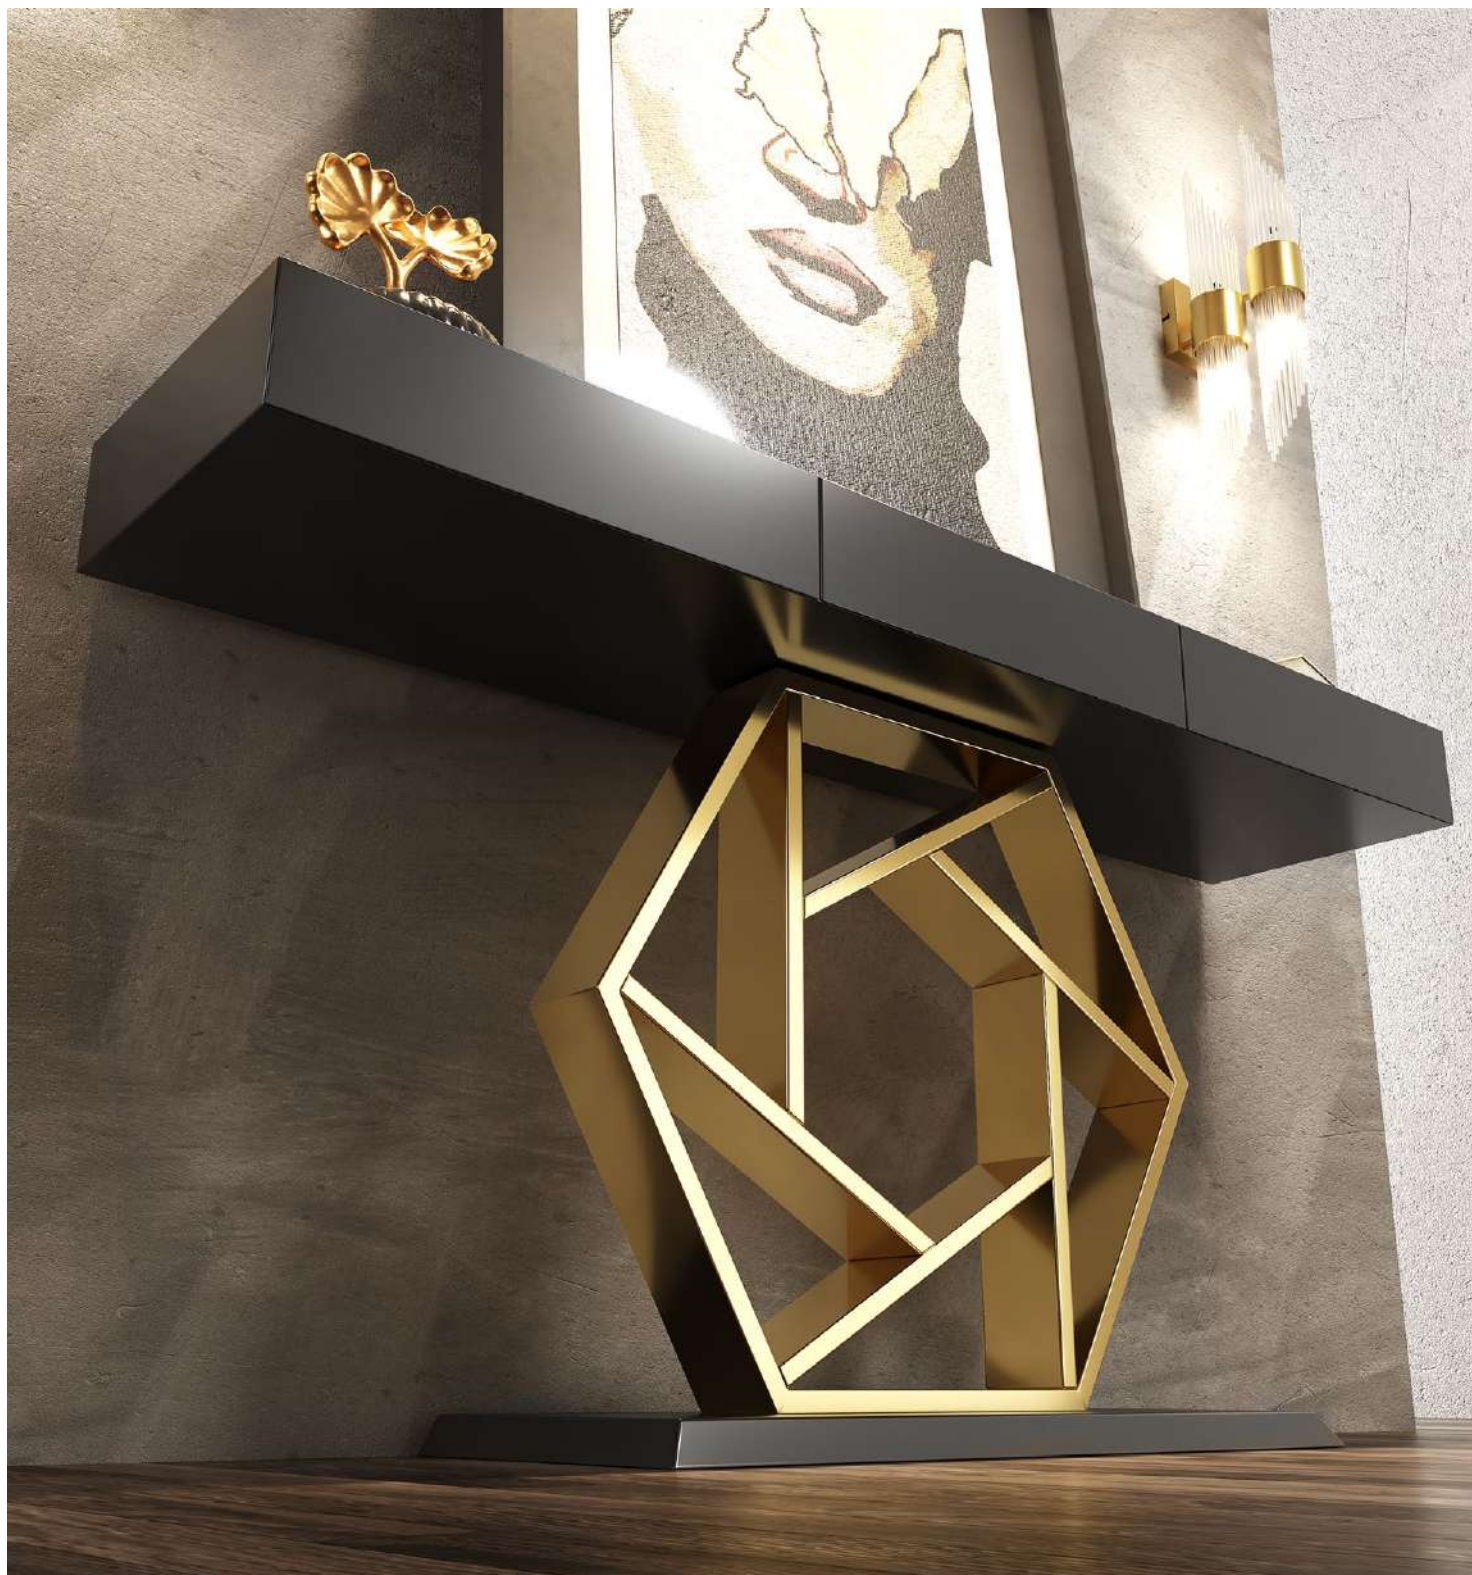

RO9

Acabados / Finishes:
188,160

* Debe ir fijado a pared
* Must be wall fixed

* Patas metálicas
* Metallic legs

Consola / Console table

Ref. 42447 (100cm) 2 cajones / drawers

Ref. 42448 (120cm) 3 cajones / drawers

Ref. 42449 (150cm) 3 cajones / drawers

Mate Matt	Alto Brillo High Gloss
400p	460p

* Las partes metálicas no pueden ir con terminaciones en alto brillo
* High gloss finish not available on metallic parts