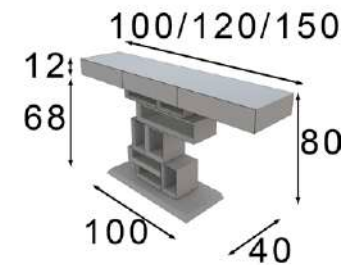

R40

Acabados / Finishes:
243, 160

Consola / Console table

Ref. 42391 (100cm) 2 cajones / drawers

Ref. 42392 (120cm) 3 cajones / drawers

Ref. 42393 (150cm) 3 cajones / drawers

* Debe ir fijado a pared
* Must be wall fixed

Mate Matt	Alto Brillo High Gloss
500p	625p