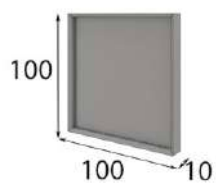

# RO3

Consola / Console table

Ref. 42391 (100cm) 2 cajones / drawers

Ref. 42392 (120cm) 3 cajones / drawers

Ref. 42393 (150cm) 3 cajones / drawers

Mate Matt	Alto Brillo High Gloss
500p 	625p

\* Debe ir fijado a pared  
\* Must be wall fixed