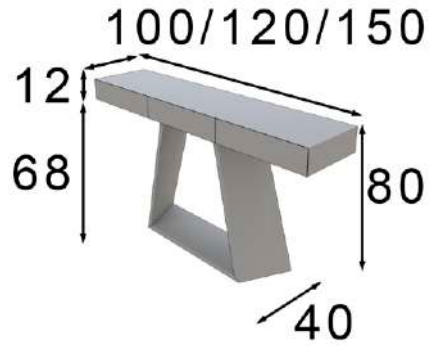

RO7

Acabados / Finishes:
143, 040

Consola / Console table

Ref. 42427 (100cm) 2 cajones / drawers

Ref. 42428 (120cm) 3 cajones / drawers

Ref. 42429 (150cm) 3 cajones / drawers

Mate Matt	Alto Brillo High Gloss
400p	500p

* Debe ir fijado a pared
* Must be wall fixed

* Marco metálico
* Metallic frame

Ref. 21035
Juego 3 Espejos
3 Mirrors Set

Mate Matt
235p

Ref. 21036 (60cm)
Ref. 21037 (40cm)
Espejo Suelto
Single mirror

Mate Matt
90p

* Las partes metálicas no pueden ir con terminaciones en alto brillo
* High gloss finish not available on metallic parts