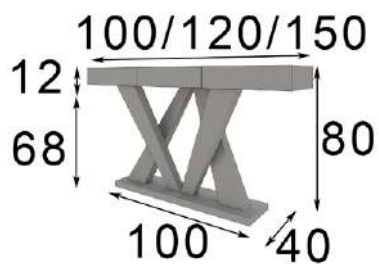

R35

Acabados / Finishes:
243, 041

Consola / Console table

Ref. 42320 (100cm) 2 cajones / drawers

Ref. 42321 (120cm) 3 cajones / drawers

Ref. 42322 (150cm) 3 cajones / drawers

* Debe ir fijado a pared
* Must be wall fixed

Mate Matt	Alto Brillo High Gloss
340p	425

60-80-100-120 Ø

Espejo / Mirror

Ref. 21052
(60Ø)

Mate
Matt

135p

Ref. 21053
(80Ø)

Mate
Matt

138p

Ref. 21054
(100Ø)

Mate
Matt

143p

Ref. 21055
(120Ø)

Mate
Matt

147p

* Marco metálico
* Metallic frame

* Las partes metálicas no pueden ir con terminaciones en alto brillo
* High gloss finish not available on metallic parts