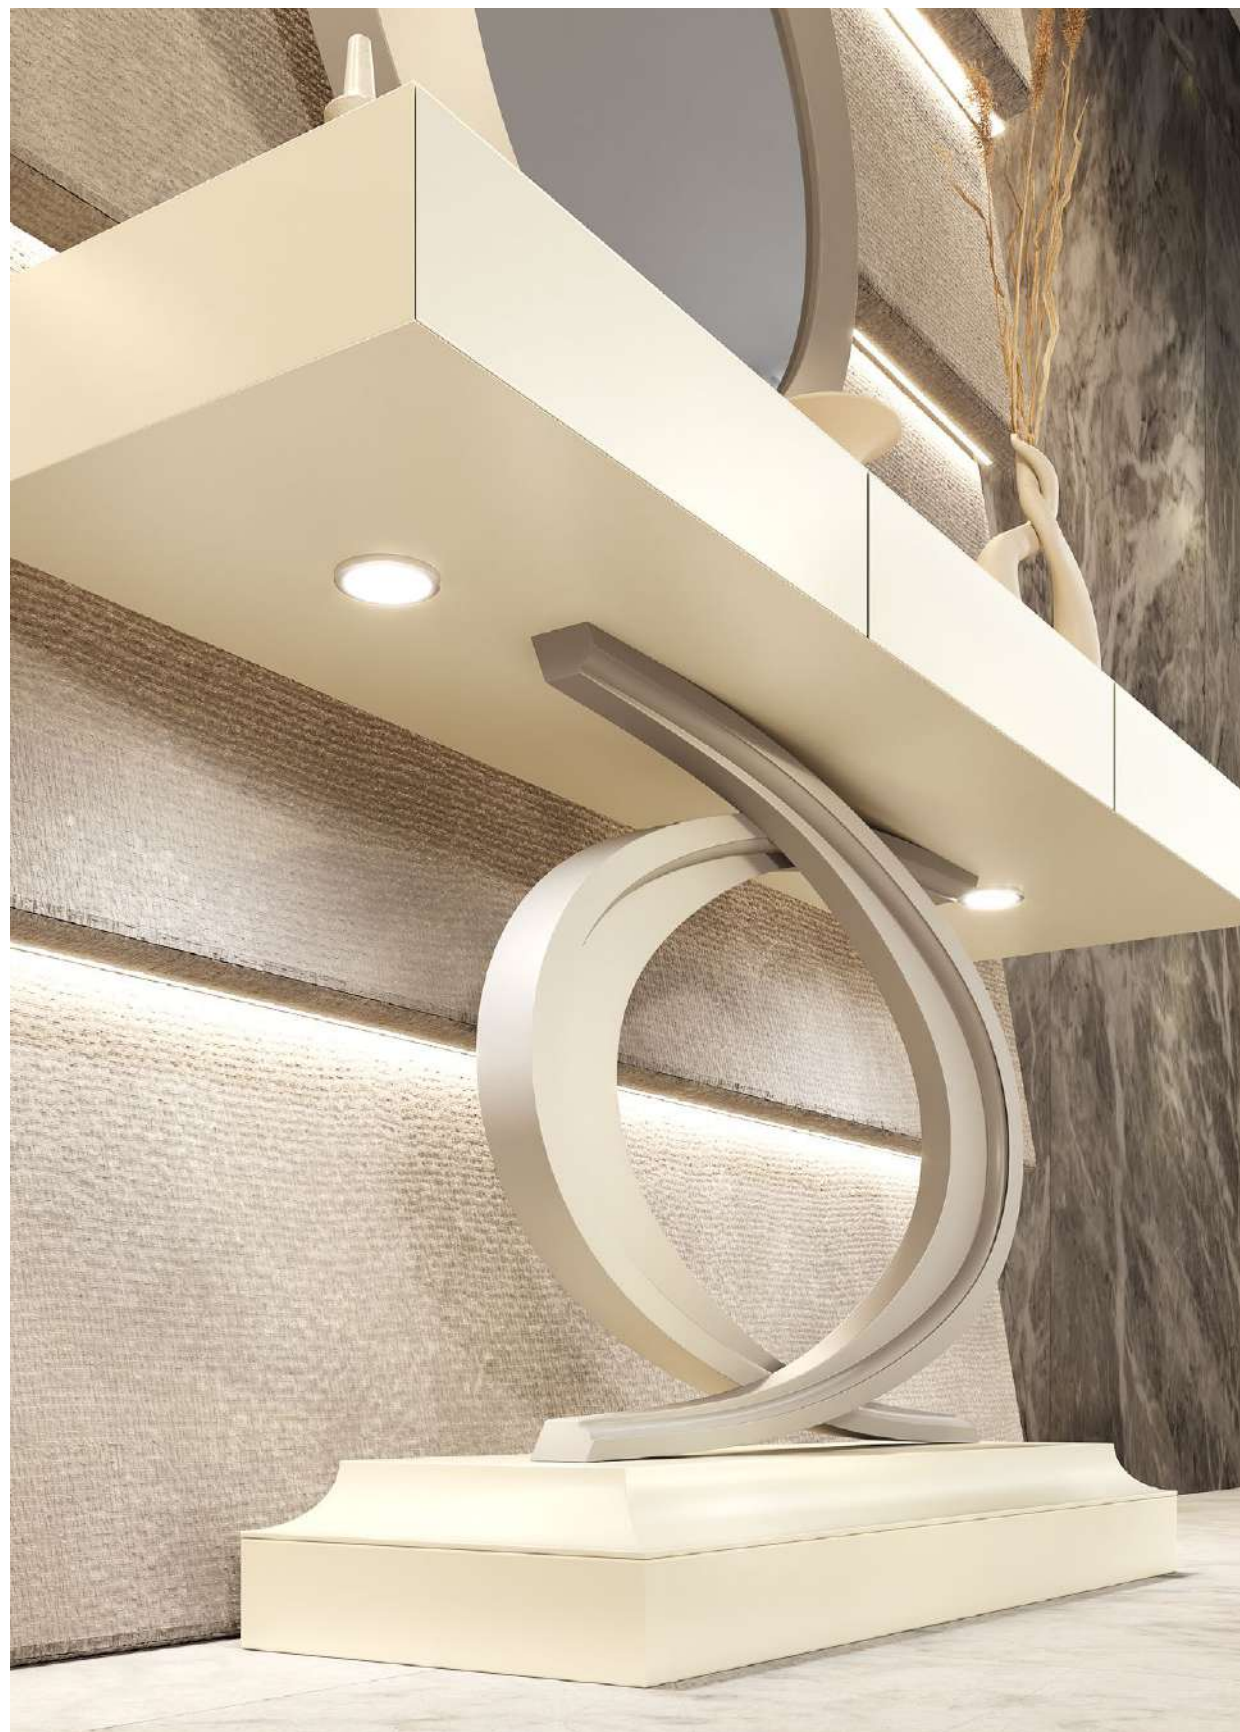

Mate Matt	Alto Brillo High Gloss
448p 	560p

Espejo / Mirror

Ref. 40054  
(80ø)

Ref. 40146  
(100ø)

- \* Marco MDF
- \* MDF frame

Mate Matt	Alto Brillo High Gloss
133p	166p

Mate Matt	Alto Brillo High Gloss
140p	175p