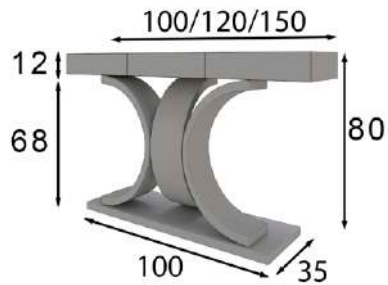

R31

Acabados / Finishes:
120, 184

Consola / Console table
Ref. 42324 (100cm) 2 cajones / drawers
Ref. 42325 (120cm) 3 cajones / drawers
Ref. 42326 (150cm) 3 cajones / drawers

* Debe ir fijado a pared
* Must be wall fixed

* Opcional 2 Focos LED 40p
* Optional 2 LED lights 40p

Mate Matt	Alto Brillo High Gloss
448p	560p

Espejo / Mirror

60-80-100 Ø

* Marco metálico
* Metallic frame

Ref. 21030 (60ø)	Ref. 21031 (80ø)	Ref. 21032 (100ø)	Ref. 21033 (120ø)
Mate Matt	Mate Matt	Mate Matt	Mate Matt
144p	150p	157p	165p

* Las partes metálicas no pueden ir con terminaciones en alto brillo
* High gloss finish not available on metallic parts