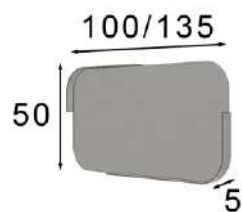

R21

Acabados / Finishes:
120, 040

Consola / Console table

Ref. 42328 (100cm) 2 cajones / drawers
Ref. 42329 (120cm) 3 cajones / drawers
Ref. 42330 (150cm) 3 cajones / drawers

* Patas metálicas
* Metallic legs

* Debe ir fijado a pared
* Must be wall fixed

* Opcional 2 Focos LED 40p
* Optional 2 LED lights 40p

Mate Matt	Alto Brillo High Gloss
448p	515p

Espejo / Mirror (1u.)

Ref. 21014
(50x100cm)

Ref. 21015
(50x135cm)

Mate Matt
123p

Mate Matt
127p

* Marco metálico
* Metallic frame

* Las partes metálicas no pueden ir con terminaciones en alto brillo
* High gloss finish not available on metallic parts