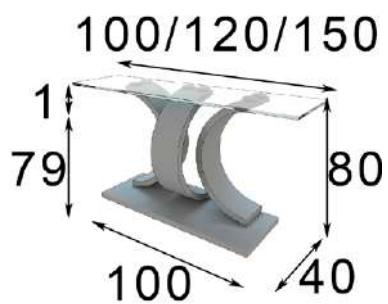

* Debe ir fijado a pared
* Must be wall fixed

R37

Acabados / Finishes:
243, 041

Consola / Console table

Ref. 40234 (100cm)

Ref. 40235 (120cm)

Ref. 40236 (150cm)

Mate Matt	Alto Brillo High Gloss
400p	500

60-80-100-120 Ø

Espejo / Mirror

Ref. 21052
(60Ø)

Mate
Matt

135p

Ref. 21053
(80Ø)

Mate
Matt

138p

Ref. 21054
(100Ø)

Mate
Matt

143p

Ref. 21055
(120Ø)

Mate
Matt

147p

* Marco metálico
* Metallic frame

* Las partes metálicas no pueden ir con terminaciones en alto brillo
* High gloss finish not available on metallic parts