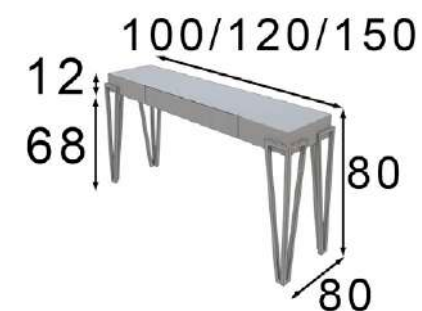

R28

Acabados / Finishes:
162, 184

* Patas metálicas
* Metallic legs

Consola / Console table

Ref. 42435 (100cm) 1 cajon / drawer

Ref. 42436 (120cm) 1 cajon / drawer

Ref. 42437 (150cm) 1 cajon / drawer

Mate Matt	Alto Brillo High Gloss
385p	443p

* Las partes metálicas no pueden ir con terminaciones en alto brillo
* High gloss finish not available on metallic parts