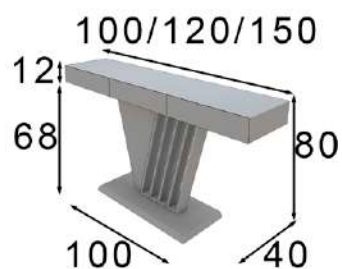

RO1

Consola / Console table

Ref. 42375 (100cm) 2 cajones / drawers

Ref. 42376 (120cm) 3 cajones / drawers

Ref. 42377 (150cm) 3 cajones / drawers

* Patas metálicas
* Metallic legs

* Debe ir fijado a pared
* Must be wall fixed

Mate Matt	Alto Brillo High Gloss
380p 📷	475p

Espejo / Mirror

60-80-100-120 ø

Ref. 21040
(60ø)

Ref. 21041
(80ø)

Ref. 21042
(100ø)

Ref. 21043
(120ø)

Mate
Matt

Mate
Matt

Mate
Matt

Mate
Matt

159p

164p

168p

173p

* Marco metálico
* Metallic frame

* Las partes metálicas no pueden ir con terminaciones en alto brillo
* High gloss finish not available on metallic parts