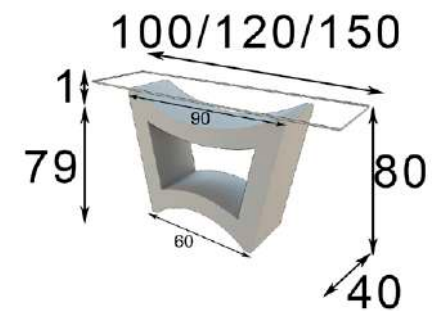

R36

Acabados / Finishes:
162

Consola / Console table
Ref. 40033 (100cm)
Ref. 40034 (120cm)
Ref. 40035 (150cm)

Mate Matt	Alto Brillo High Gloss
430p	538p

60-80-100 Ø

* Marco metálico
* Metallic frame

Espejo / Mirror

Ref. 21030 (60ø)	Ref. 21031 (80ø)	Ref. 21032 (100ø)	Ref. 21033 (100ø)
Mate Matt	Mate Matt	Mate Matt	Mate Matt
144p	150p	157p	165p

* Las partes metálicas no pueden ir con terminaciones en alto brillo
* High gloss finish not available on metallic parts