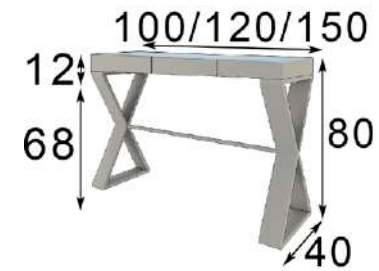

* Patas metálicas
* Metallic legs

R34

Acabados / Finishes:
162, 160

Consola / Console table

Ref. 42455 (100cm) 2 cajones / drawers
Ref. 42456 (120cm) 3 cajones / drawers
Ref. 42457 (150cm) 3 cajones / drawers

Mate Matt	Alto Brillo High Gloss
320p	368p