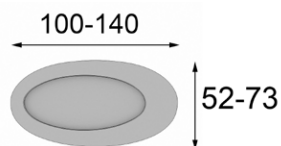

* Marco MDF
* MDF frame

Espejo / Mirror

Ref. 73055
(100x52cm)

Ref. 73056
(140x73cm)

Mate Matt	Alto Brillo High Gloss
180p 📷	225

Mate Matt	Alto Brillo High Gloss
207p 📷	258

* Las partes metálicas no pueden ir con terminaciones en alto brillo
* High gloss finish not available on metallic parts