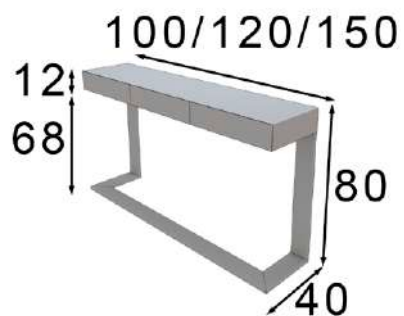

R26

Acabados / Finishes:
120, 150

Consola / Console table

Ref. 42415 (100cm) 2 cajones / drawers

Ref. 42416 (120cm) 3 cajones / drawers

Ref. 42417 (150cm) 3 cajones / drawers

Mate Matt	Alto Brillo High Gloss
370p 📷	425p

* Patas metálicas
* Metallic legs

* Debe ir fijado a pared
* Must be wall fixed

Espejo / Mirror (1u.)

Ref. 21014
(50x100cm)

Ref. 21015
(50x135cm)

Mate Matt
123p

Mate Matt
127p

* Marco metálico
* Metallic frame

* Las partes metálicas no pueden ir con terminaciones en alto brillo
* High gloss finish not available on metallic parts