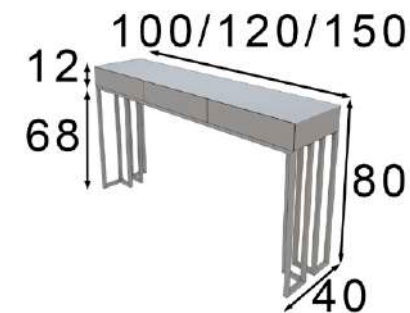

* Patas metálicas
* Metallic legs

Consola / Console table

Ref. 42423 (100cm) 2 cajones / drawers

Ref. 42424 (120cm) 3 cajones / drawers

Ref. 42425 (150cm) 3 cajones / drawers

Mate Matt	Alto Brillo High Gloss
370p	425p

* Marco metálico
* Metallic frame

Espejo / Mirror

Ref. 21000
(60ø)

Mate Matt
122p

Ref. 21001
(80ø)

Mate Matt
127p

Ref. 21002
(100ø)

Mate Matt
132p

* Las partes metálicas no pueden ir con terminaciones en alto brillo
* High gloss finish not available on metallic parts