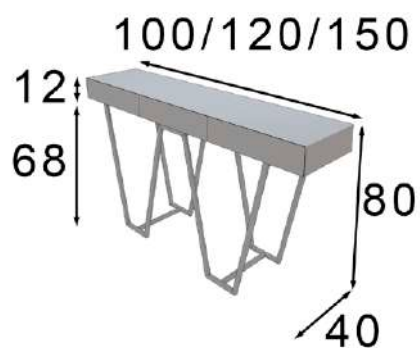

* Patas metálicas
* Metallic legs

* Debe ir fijado a pared
* Must be wall fixed

RO5

Consola / Console table

Ref. 42419 (100cm) 2 cajones / drawers

Ref. 42420 (120cm) 3 cajones / drawers

Ref. 42421 (150cm) 3 cajones / drawers

Mate Matt	Alto Brillo High Gloss
370p 📷	425p

* Marco metálico
* Metallic frame

Espejo / Miror (1u.)

Ref. 21014
(50x100cm)

Ref. 21015
(50x135cm)

Mate Matt
123p

Mate Matt
127p

* Las partes metálicas no pueden ir con terminaciones en alto brillo
* High gloss finish not available on metallic parts