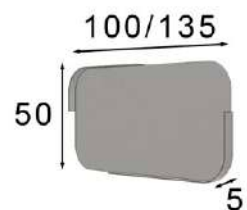

\* Patas metálicas  
\* Metallic legs

\* Debe ir fijado a pared  
\* Must be wall fixed

Espejo / Mirror (1u.)

Ref. 21014  
(50x100cm)

Ref. 21015  
(50x135cm)

Mate Matt
123p

Mate Matt
127p

\* Marco metálico  
\* Metallic frame