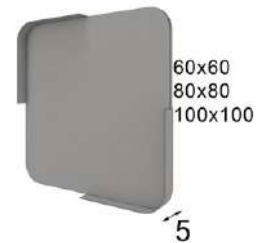

Espejo / Mirror

* Marco metálico
* Metallic frame

Ref. 21010
(60cm)

Mate Matt
107p

Ref. 21011
(80cm)

Mate Matt
116p

Ref. 21012
(100cm)

Mate Matt
120p

* Las partes metálicas no pueden ir con terminaciones en alto brillo
* High gloss finish not available on metallic parts