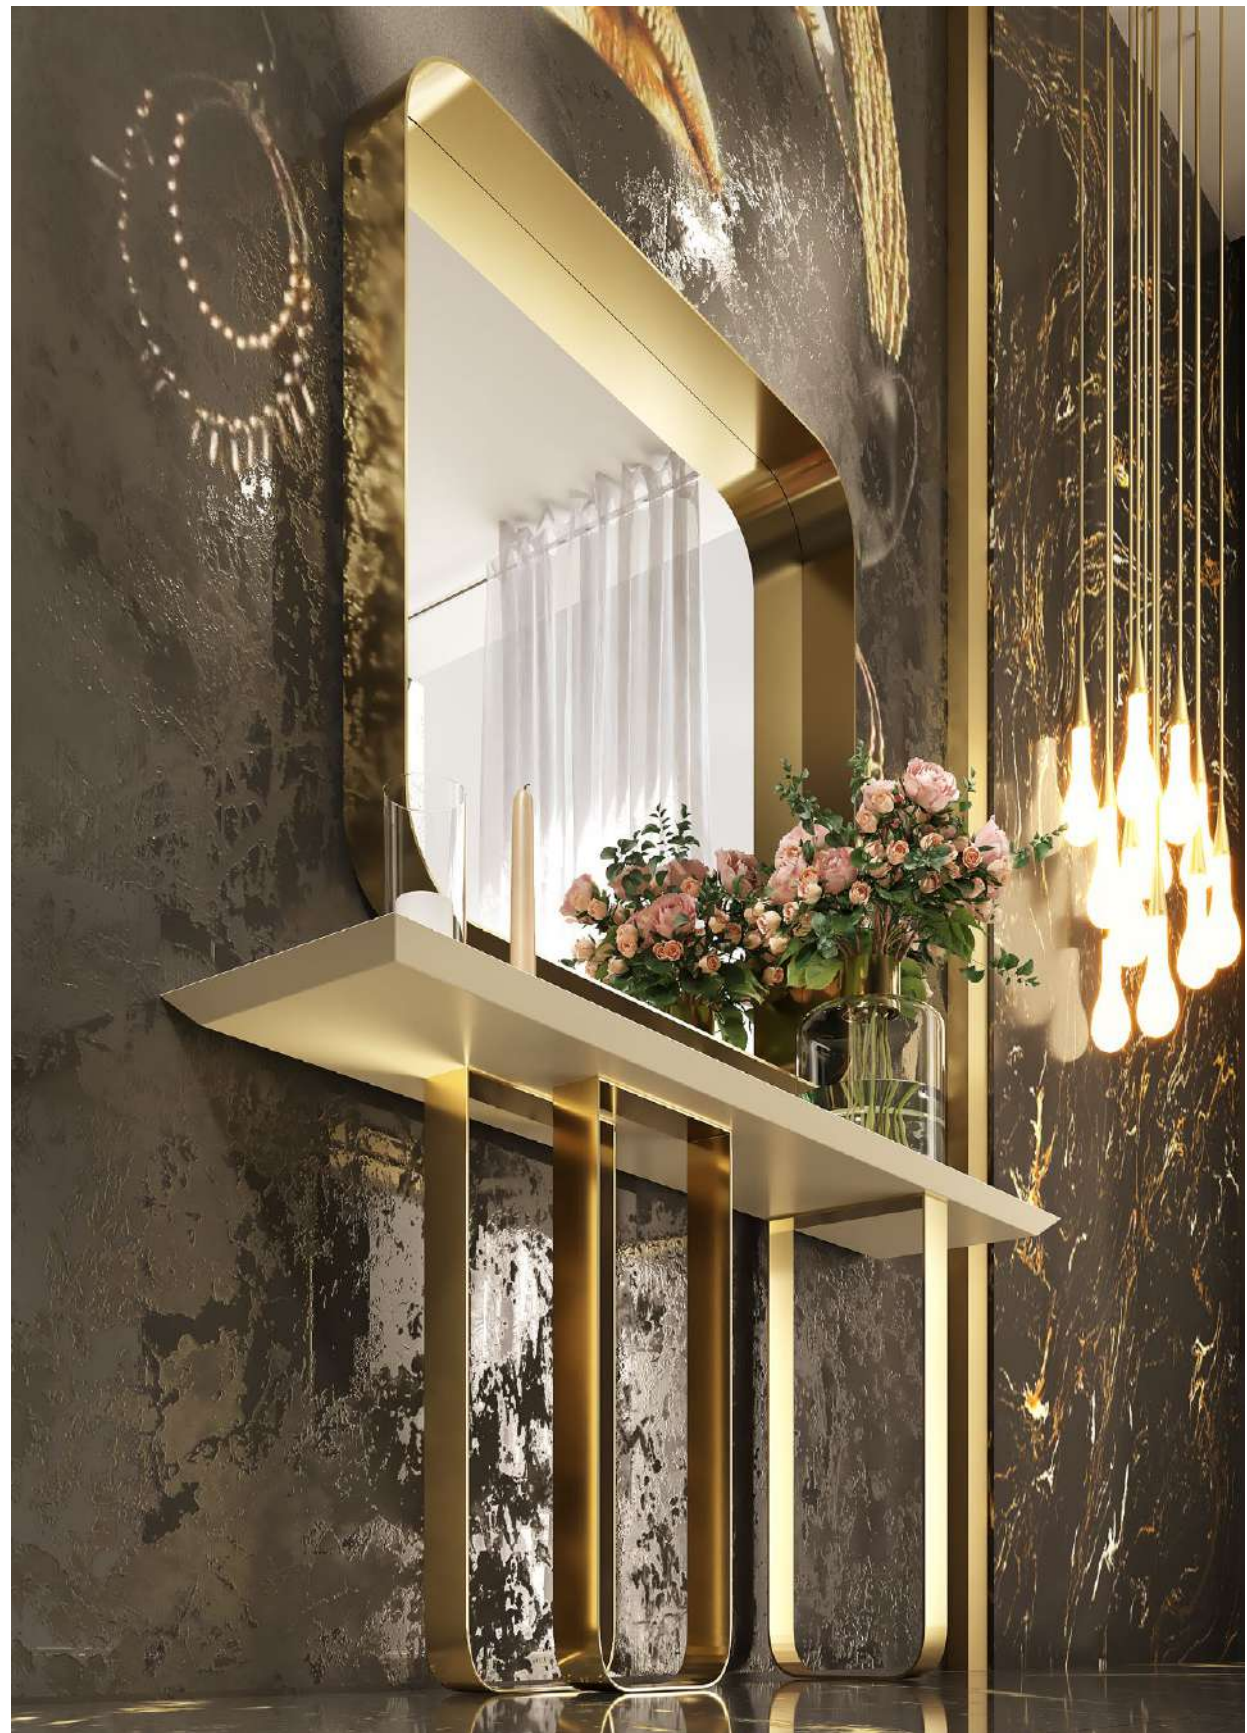

Espejo / Mirror

* Marco metálico
* Metallic frame

Ref. 21000
(60ø)

Ref. 21001
(80ø)

Ref. 21002
(100ø)

Mate
Matt

Mate
Matt

Mate
Matt

122p

127p

132p

* Las partes metálicas no pueden ir con terminaciones en alto brillo
* High gloss finish not available on metallic parts