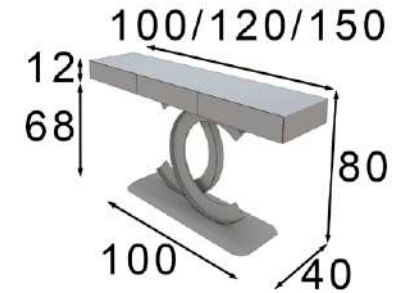

* Debe ir fijado a pared
* Must be wall fixed

Consola / Console table
Ref. 42407 (100cm) 2 cajones / drawers
Ref. 42408 (120cm) 3 cajones / drawers
Ref. 42409 (150cm) 3 cajones / drawers

Mate Matt	Alto Brillo High Gloss
400p	500p

60-80-100-120 ø

* Marco metálico
* Metallic frame

Espejo / Mirror

Ref. 58531
(60ø)

Mate Matt
135p

Ref. 58527
(80ø)

Mate Matt
140p

Ref. 58528
(100ø)

Mate Matt
145p

Ref. 58529
(120ø)

Mate Matt
150p

* Las partes metálicas no pueden ir con terminaciones en alto brillo
* High gloss finish not available on metallic parts