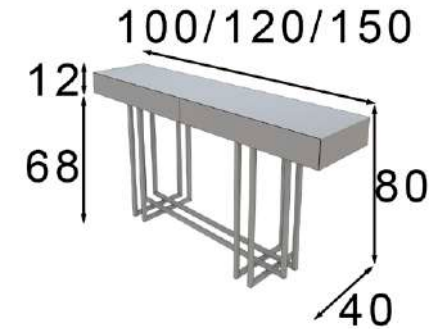

* Patas metálicas
* Metallic legs

Consola / Console table

Ref. 42403 (100cm) 2 cajones / drawers

Ref. 42404 (120cm) 3 cajones / drawers

Ref. 42405 (150cm) 3 cajones / drawers

Mate Matt	Alto Brillo High Gloss
370p	425p

60-80-100-120 ø

* Marco metálico
* Metallic frame

Espejo / Mirror

Ref. 21060
(60ø)

Mate Matt
140p

Ref. 21061
(80ø)

Mate Matt
146p

Ref. 21062
(100ø)

Mate Matt
151p

Ref. 21063
(120ø)

Mate Matt
171p

* Las partes metálicas no pueden ir con terminaciones en alto brillo
* High gloss finish not available on metallic parts